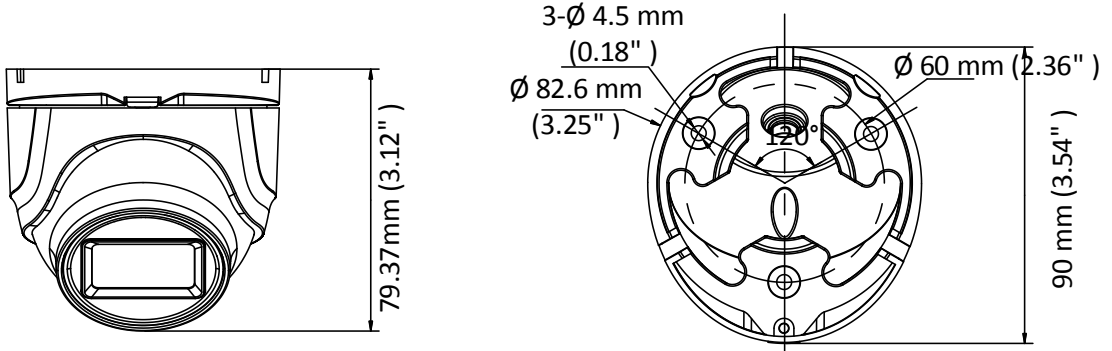

Order Models

DS-2CE76U1T-ITMF

Dimension