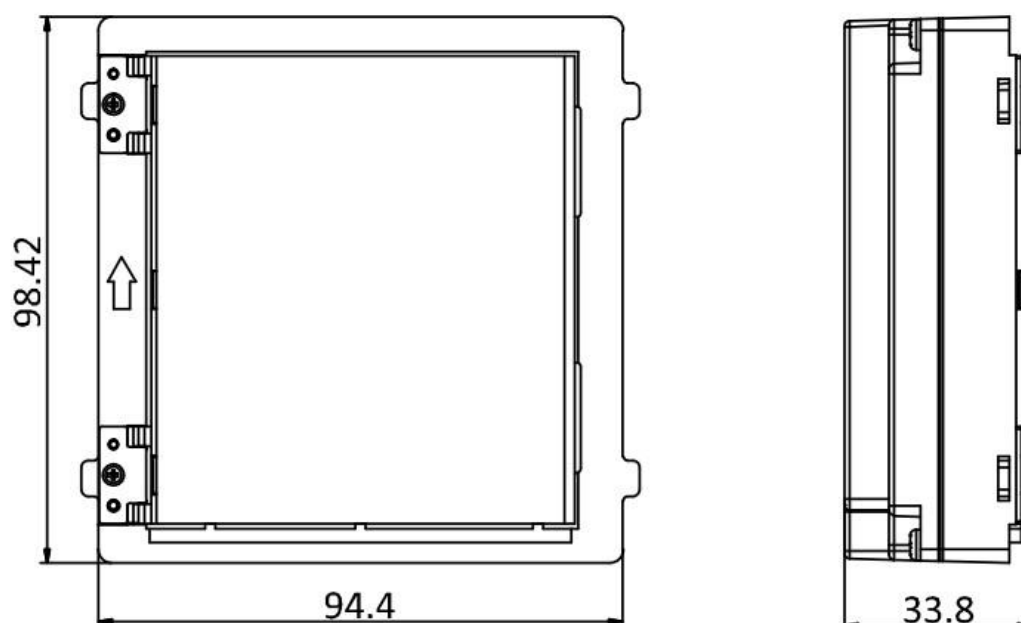

Alarm output	/
Lock control	/
Door contact input	/
General	
Button	/
Installation	Flush mounting, surface mounting
Indicator	3
Weight	Net weight: 165 g Gross weight: 326 g
Protective level	IP65
Working temperature	-40 °C to 55 °C (-40 °F to 131 °F)
Working humidity	10% to 95%
Dimension (W × H × D)	98.5 mm × 100 mm × 33.7 mm (3.87" × 3.95" × 1.33")
Battery	/
Application environment	Outdoor
Power consumption	≤ 2 W

▪ Available Model

DS-KD-IN

▪ Dimension