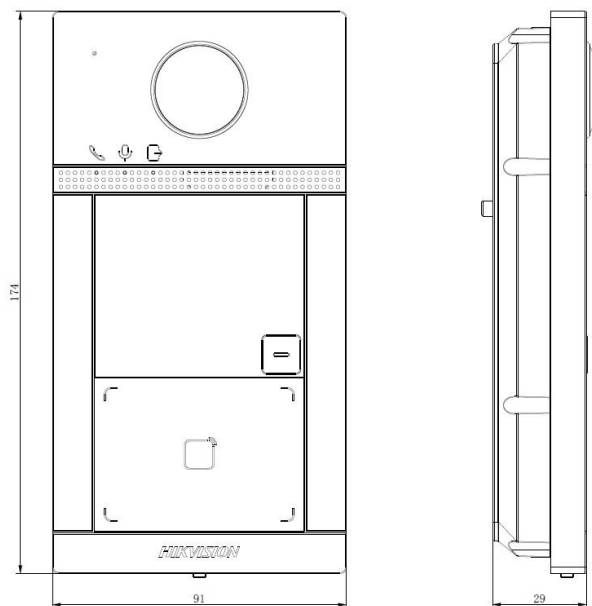

▪ **Dimension**

▪ **Accessory**

▪ **Optional**

DS-KAW50-1	DS-KABV8113-RS/S urface Villa Door Station Rain Shield	DS-KAW50-1N	DS-KABV8113-RS/F lush

Headquarters

No.555 Qianmo Road, Binjiang District,
Hangzhou 310051, China
T +86-571-8807-5998
www.hikvision.com

Follow us on social media to get the latest product and solution information.