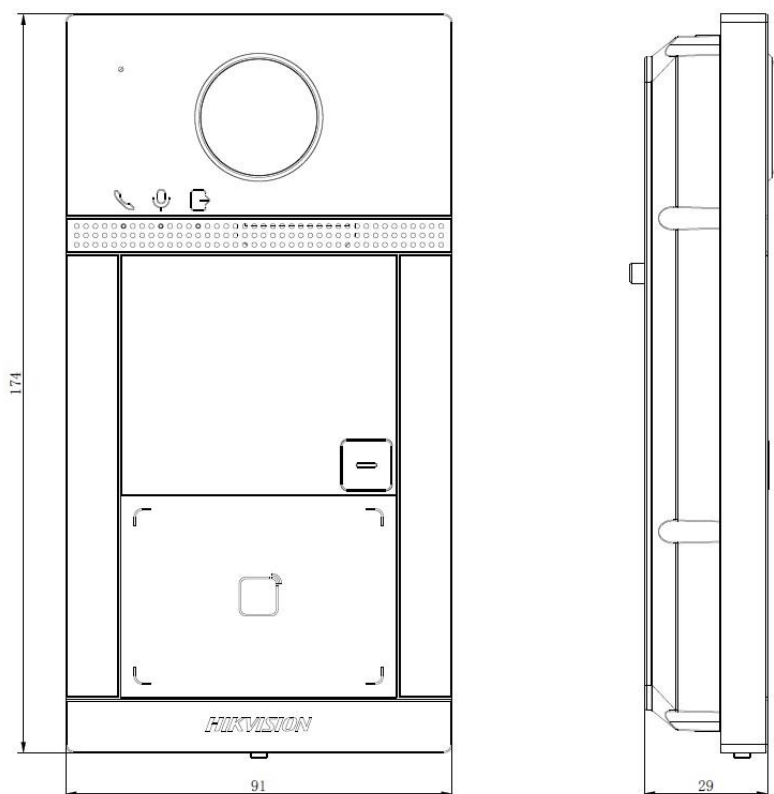

▪ **Dimension**

▪ **Accessory**

▪ **Optional**

DS-KAW50-1	DS-KAW50-1N

Headquarters

No.555 Qianmo Road, Binjiang District,
Hangzhou 310051, China
T +86-571-8807-5998
www.hikvision.com

Follow us on social media to get the latest product and solution information.