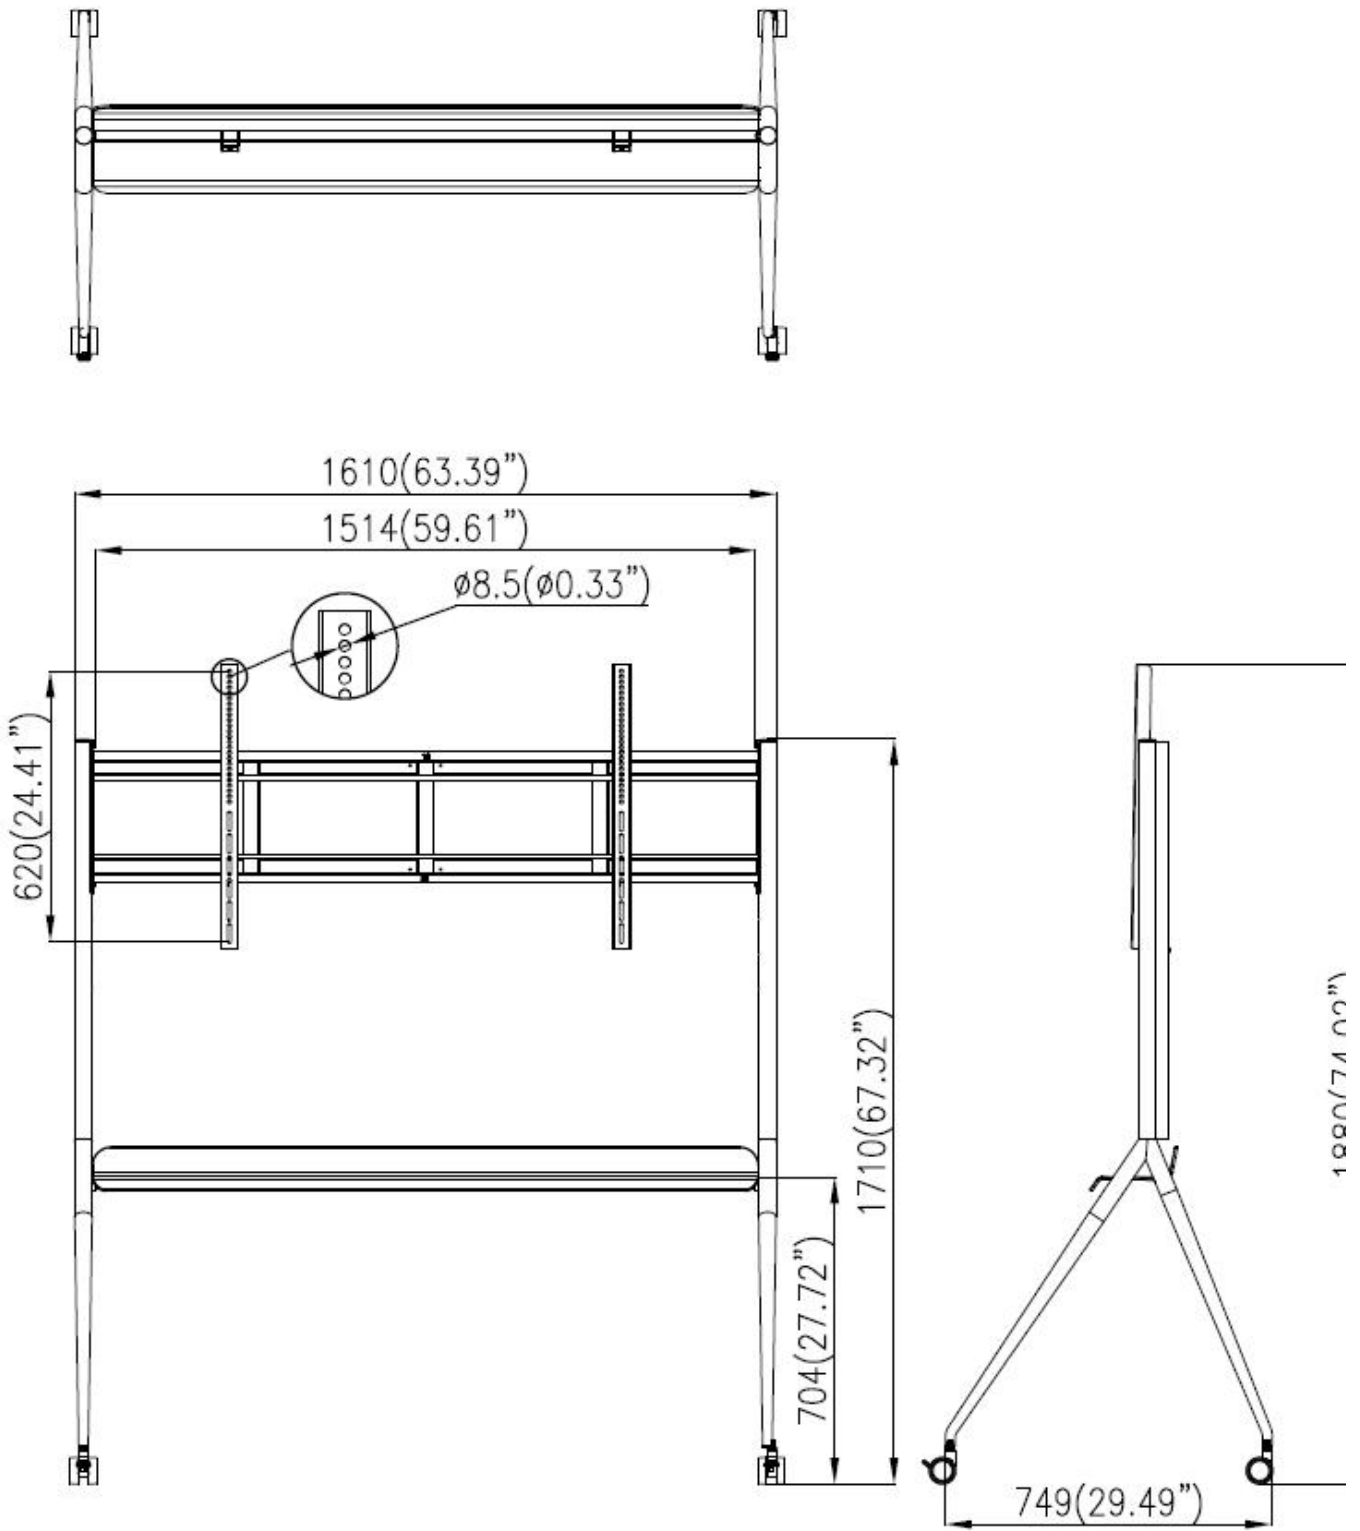

DS-D5ABKY2-B**86 inch Commerical Display Bracket**

It is suitable for various types of office, conference room, multimedia classroom, education and training, business exhibition, exhibition hall, medical consultation, remote video conference and other scenes.

- This bracket is suitable for 86 inch conference panel installation.

▪ Specification

Default Parameters	
Color	Silver gray
Material	SPCC high quality steel plate
Surface Treatment	Sheet metal spraying
General	
Package Dimensions (W × H × D)	1730 (W) mm × 800 (H) mm × 150 (D) mm (68 " × 31.5 " × 5.9 ")
Net Weight	27.3kg
Gross Weight	31kg
Available size	86 inch
Bracket	
Capacity	135kg
Shelf Size	1610×749×1710mm

▪ Available Model

DS-D5ABKY2-B

▪ Dimension

Headquarters

No.555 Qianmo Road, Binjiang District,
Hangzhou 310051, China
T +86-571-8807-5998
www.hikvision.com

Follow us on social media to get the latest product and solution information.