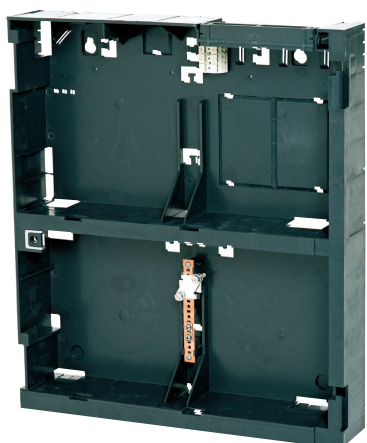

FMH 0000 A Mounting Frame Medium

The medium mounting frame is required for the PMF 0004 A Power Supply Big, Frame Installation.

Technical Specifications

Mechanics

Material	Plastic, ABS
Color	Anthracite gray, RAL 7016
Dimensions	Approx. 502 x 450 x 87 mm (approx. 19.8 x 17.7 x 3.4 in.)

Ordering Information

FMH 0000 A Mounting Frame Medium required for housing PMF 0004 A	FMH 0000 A
--	-------------------

Accessories

FPO-5000-EB Earth Bar For housing earth connection	FPO-5000-EB
--	--------------------