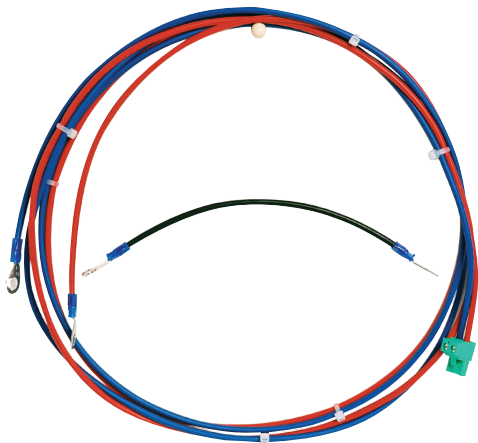

CBB 0000 A Cable Set BCM/Battery

Cable Set CBB 0000 A is required if the power supply is placed in a separate Power Supply Housing. The connection cable from the BCM-0000-B Battery Controller Module to the batteries is 180 cm long.

Parts Included

- 1 Cable (180 cm) BCM -> battery pair
- 1 Cable (17 cm) battery 1 -> battery 2

Ordering Information

CBB 0000 A Cable Set BCM/Battery **CBB 0000 A**
Used to connect a battery pair and a Power
Supply Housing to the BCM-0000-B Battery
Controller Module